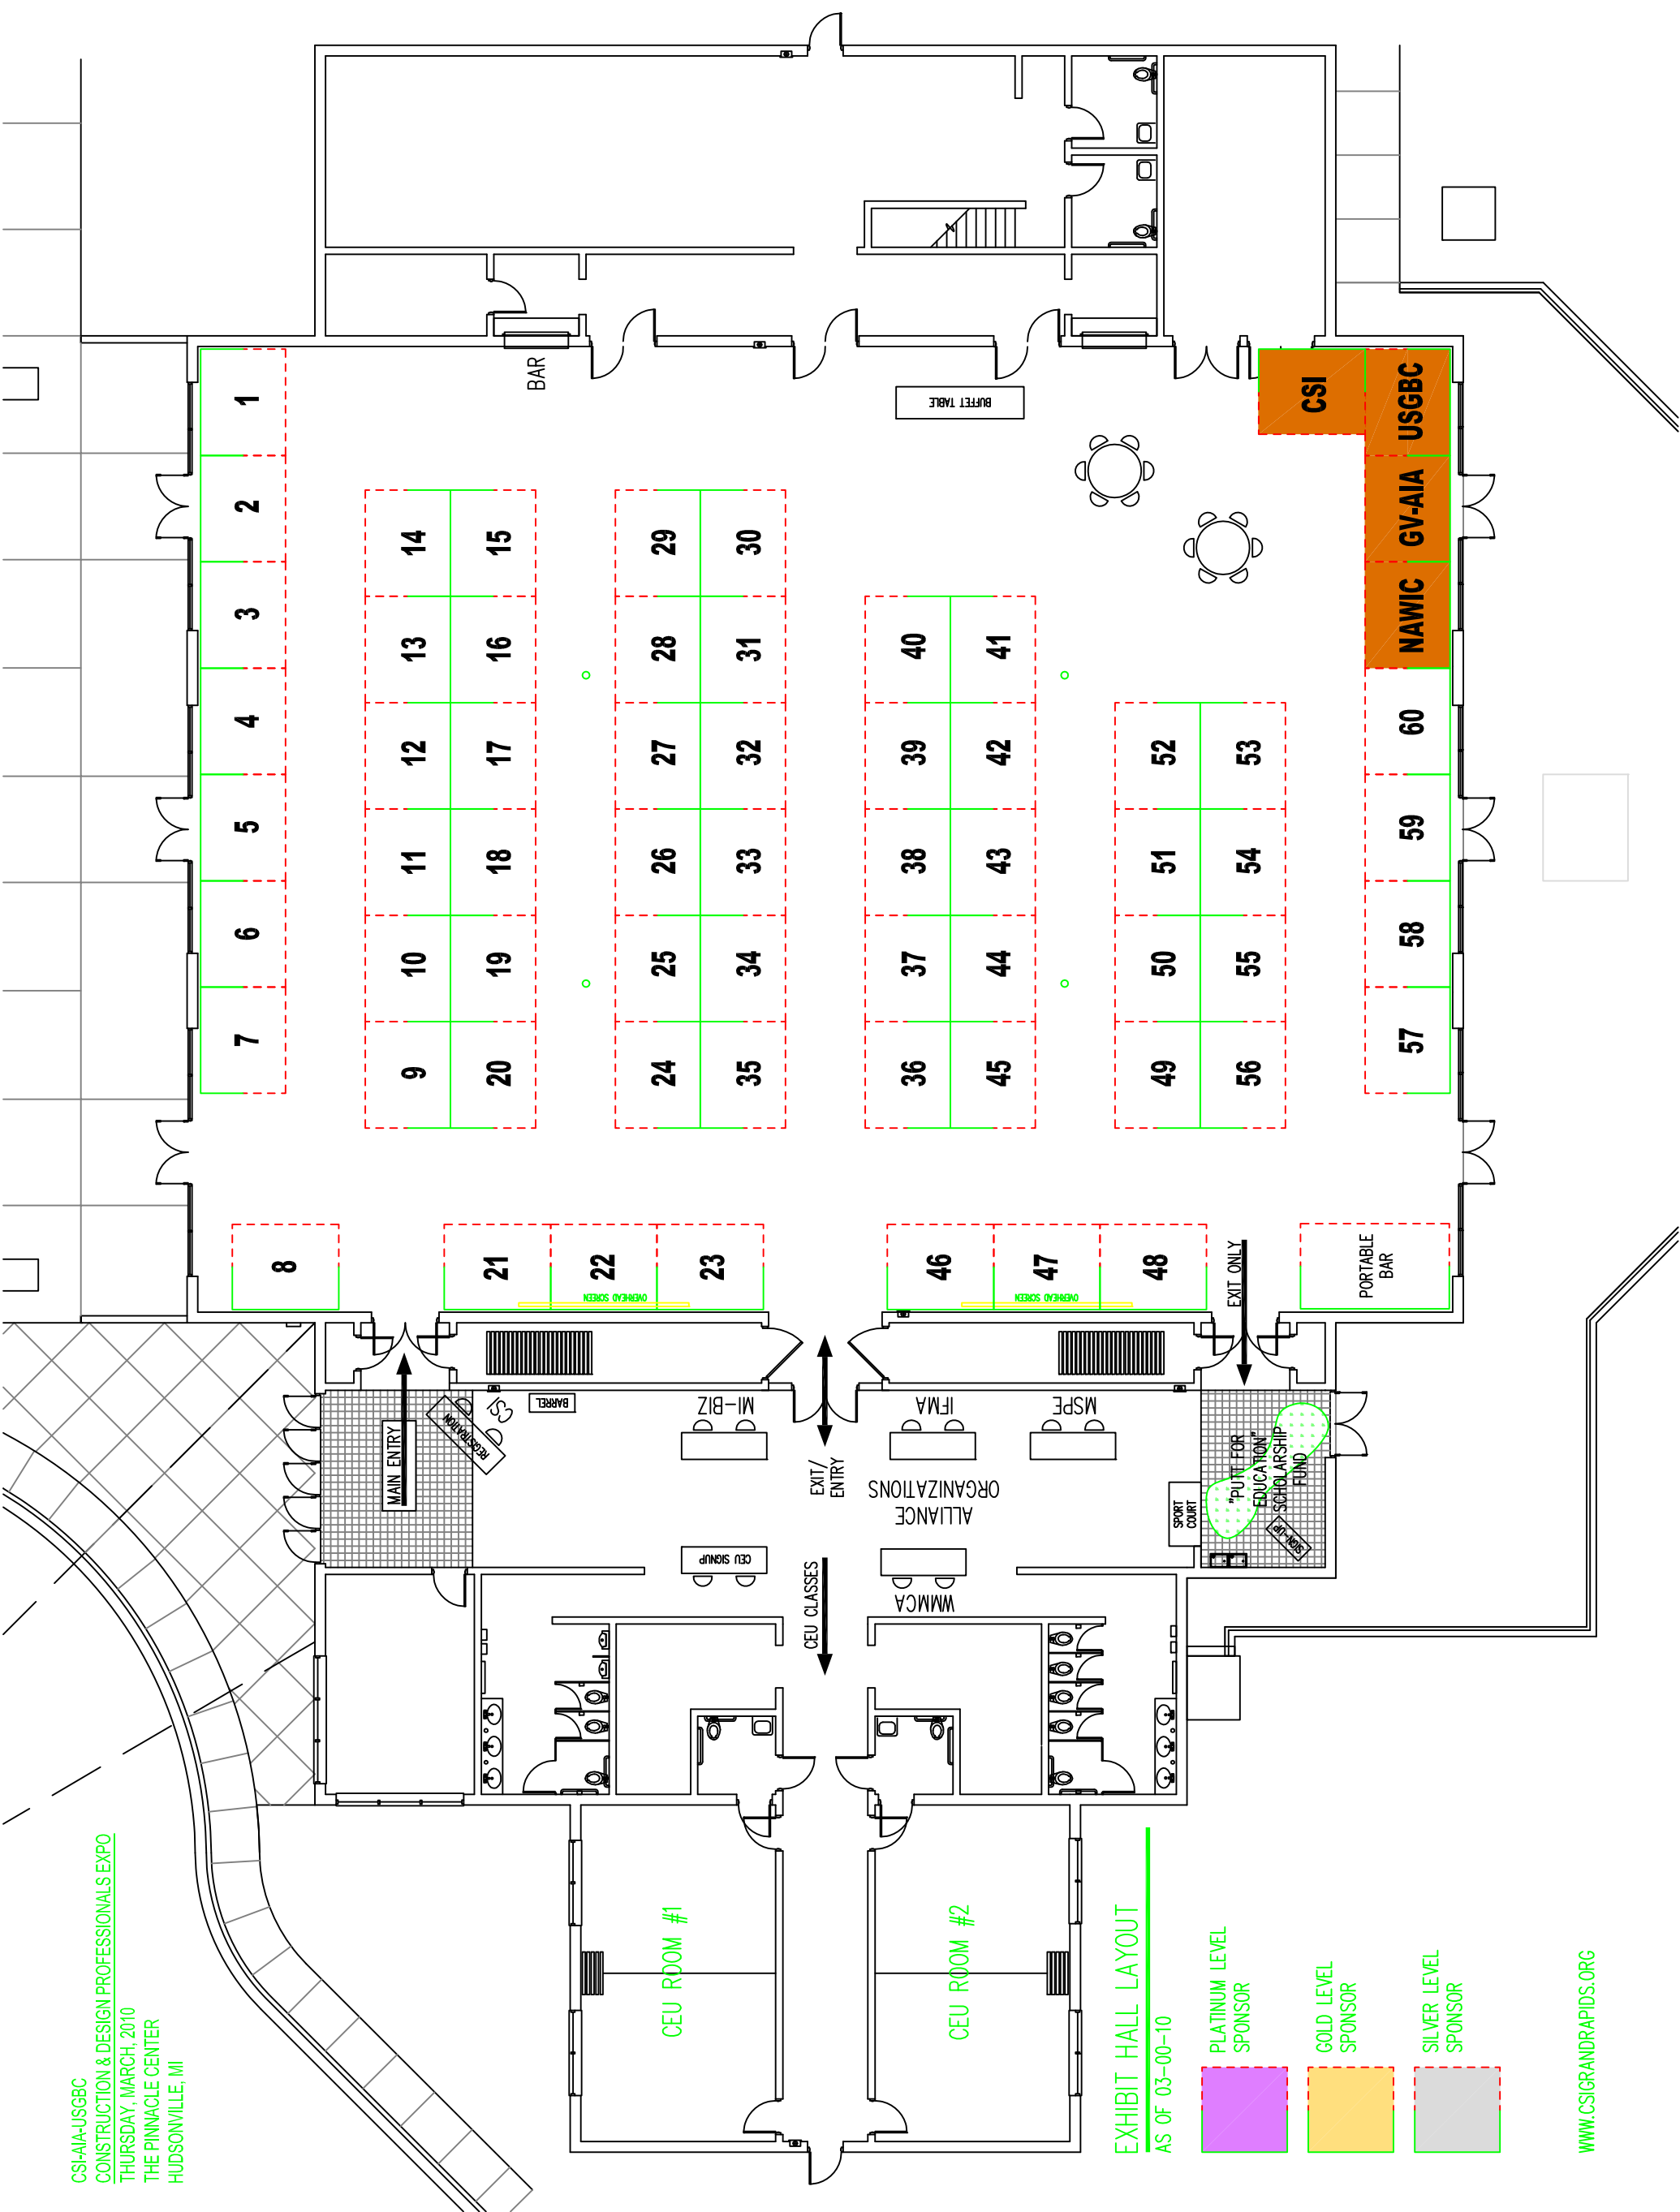

CSI-AIA-USGBC
 CONSTRUCTION & DESIGN PROFESSIONALS EXPO
 THURSDAY, MARCH, 2010
 THE PINNACLE CENTER
 HUDSONVILLE, MI

EXHIBIT HALL LAYOUT
 AS OF 03-00-10

- PLATINUM LEVEL SPONSOR
- GOLD LEVEL SPONSOR
- SILVER LEVEL SPONSOR